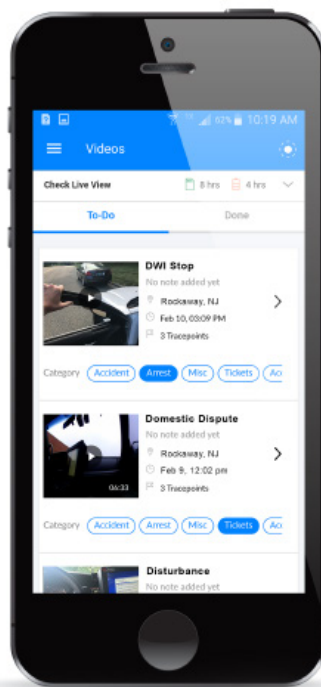

BWX100™

BODY-WORN CAMERA

CONNECT A *BODY* OF EVIDENCE

Your point of view matters – and, with L3's BWX-100™ body camera, you've always got that unbiased eye documenting critical moments from your perspective. With in-car integration, lights, sirens and accelerated speeds can trigger the body-worn camera to record.

FEATURES & BENEFITS

Bidirectional Triggers

Lights, sirens and vehicle speeds can all trigger the body camera to record once integrated with your L3 in-car video system.

Built-in Wi-Fi & Bluetooth

Fully integrated Wi-Fi and Bluetooth capabilities allow live video review and bidirectional triggering, helping officer efficiency in the field.

Full Shift Recording

Capture a complete shift without stopping or spending time setting up your system. The L3 body camera records up to 12 hours in HD with a single charge.

Mobile App Access

Review and tag video content from the field with a few quick clicks—and without the hassle of video data transfer or the risk of deleting critical evidence.

BWX100™

Clear LCD Text Display

Make quick decisions thanks to clear-cut icons and legible text— no more deciphering LCD lights or learning extensive color coding.

VIDEO

Video Resolution	1080p FHD, 720p HD, 480p SD
Battery Life	12 Hours*
Lens Field of View	140° Diagonal
Recording Speed	30 FPS
Recording Audio	Yes
Audio Mute Option	Yes
Date and Time Stamp	Yes
Pre-Event Record	Yes
Video Format	MPEG-4 AVC/H.264
Record Indicators	Yes